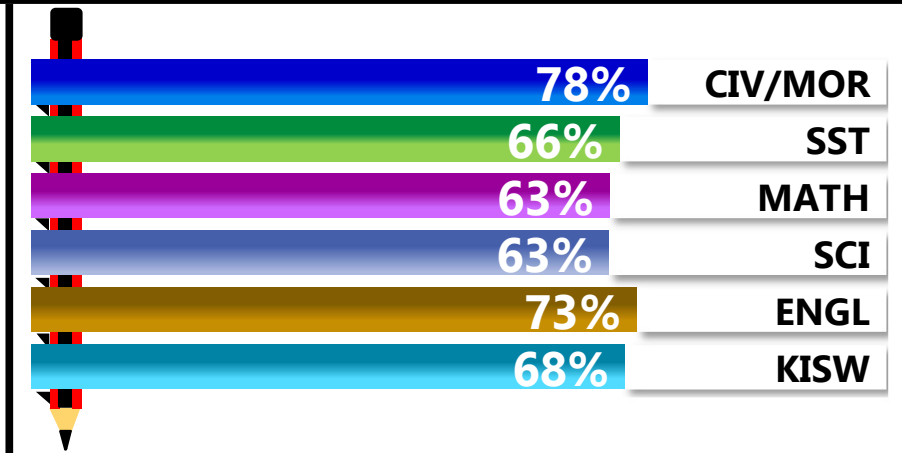

		<h1>PEACE FLAME</h1>			
REGION: IRINGA		SCHOOL AVERAGE	205.5	OVERALL GRADE	
DISTRICT: MAFINGA				Category	
BELOW 40					

SUBJECT PERFORMANCE ANALYSIS

SUBJECT NAME	AVG	%	RNK
CIVIC & MORAL	38.8	78%	1
ENGLISH	36.5	73%	2
KISWAHILI	34.2	68%	3
SOCIAL STUDIES	33.2	66%	4
MATHEMATICS	31.5	63%	5
SCIENCE	31.3	63%	6
BOYS/GIRLS PASS RATE	STD	AVG	%
BOYS	1	0.20	20%
GIRLS	5	0.80	80%

GRADE ANALYSIS SUMMARY					
SUBJECT NAME/GRADE	A	B	C	D	E
MATHEMATICS	0	3	3	0	0
KISWAHILI	1	5	0	0	0
ENGLISH	3	2	1	0	0
SCIENCE	0	2	4	0	0
SOCIAL STUDIES	0	5	1	0	0
CIVIC AND MORAL	1	4	0	0	0

OVERALL GRADE ANALYSIS	NO.	SEATED	%
A	1	6	17%
B	4		67%
C	1		17%
D	0	0	0%
E	0		0%