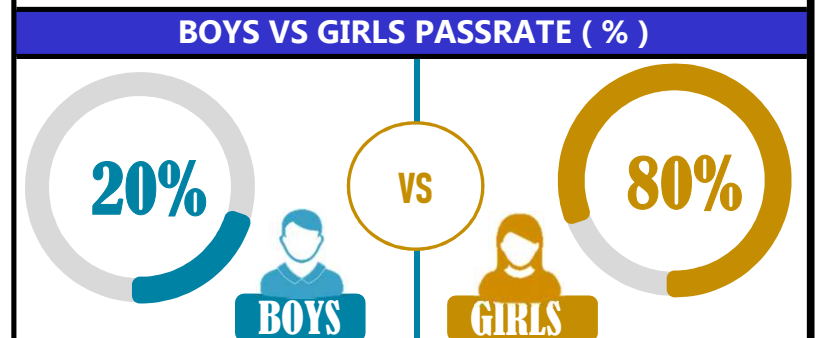

OVERALL GRADE ANALYSIS	NO.	SEATED	%
A	1	6	17%
B	4		67%
C	1		17%
D	0	0	0%
E	0		0%

OVERALL PERFORMANCE ANALYSIS		
REGISTERED	6	100%
SEATED	6	100%
ABSENTEES	0	0%
PASSED	6	100%
FAILED	0	0%